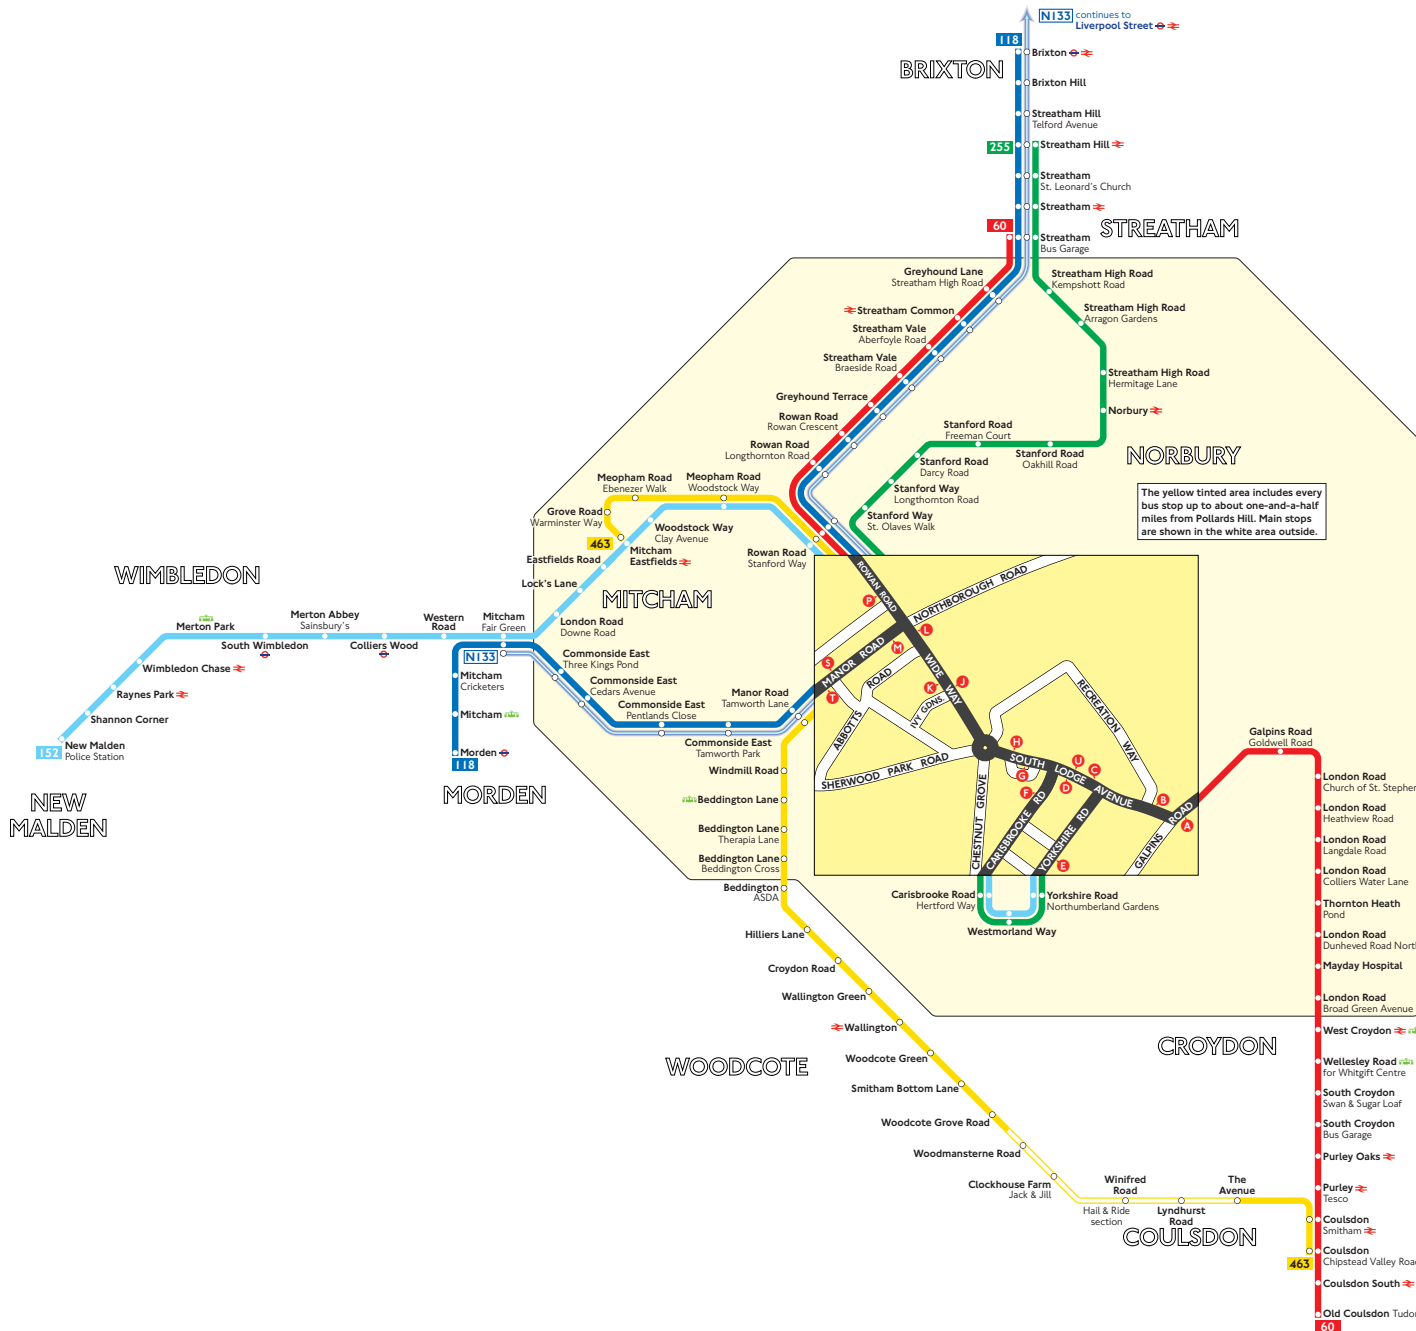

## Key

- 60 Day buses in black
- N133 Night buses in blue
- Connections with Underground
- Connections with National Rail
- Connections with Docklands Light Railway
- Connections with Tramlink

Red discs show the bus stop you need for your chosen bus service. The disc appears on the top of the bus stop in the street (see map of town centre in centre of diagram).

## Route finder

### Day buses

Bus route	Towards	Bus stops
<b>60</b>	Old Coulsdon	<b>B C H J L</b>
	Streatham	<b>A D G K P</b>
<b>118</b>	Brixton	<b>P S</b>
	Morden	<b>M T</b>
<b>152</b>	New Malden	<b>E F G K P U</b>
<b>255</b>	Streatham Hill	<b>E F G K P U</b>
<b>463</b>	Coulsdon	<b>M T</b>
	Mitcham Eastfields	<b>P S</b>

### Night buses

Bus route	Towards	Bus stops
<b>N133</b>	Liverpool Street	<b>P S</b>
	Mitcham	<b>M T</b>